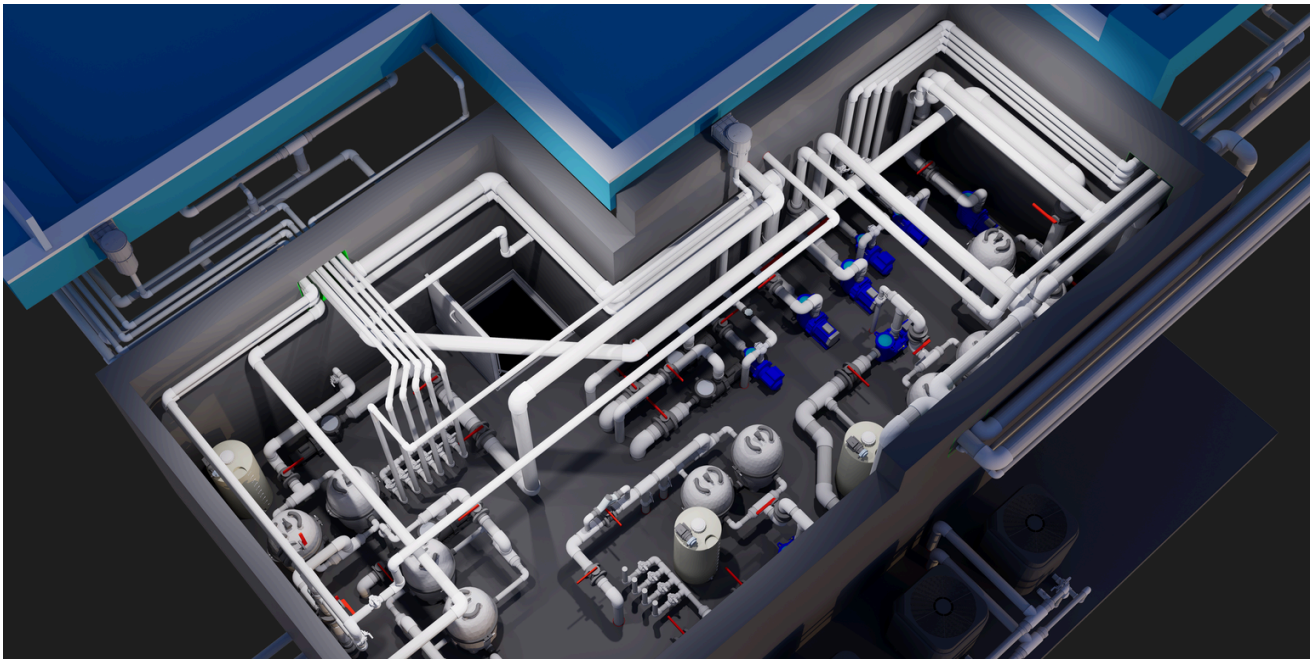

3D Design, CAD & Revit Capabilities

CPS utilizes advanced digital design tools as a core part of our design and engineering process, allowing us to manage complexity with precision and eliminate ambiguity long before construction begins. Through comprehensive 3D CAD modeling, Revit-based documentation, detailed technical drawings, and high-fidelity visual studies, we create a fully coordinated digital environment where architecture, engineering, and constructability are aligned. This approach enables early clash detection, validates complex assemblies, and ensures seamless coordination across disciplines—resulting in clearer decision-making, reduced risk, and execution-ready documentation.