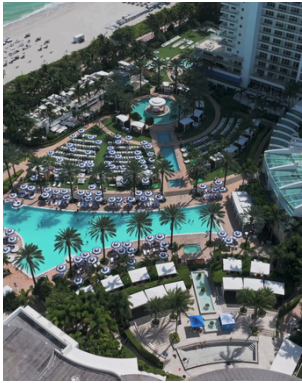

Fountainbleau Resort Hotel

CPS Outdoors was selected to deliver complex exterior refinishing at Fontainebleau Miami Beach, one of the most iconic hospitality properties in the world. Projects of this scale demand far more than execution—they require precision planning, seamless coordination, and the ability to operate within live, high-profile environments without disruption.