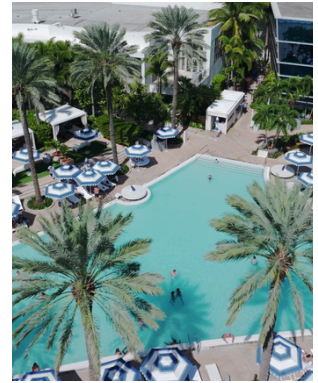

Fountainbleau Resort Hotel