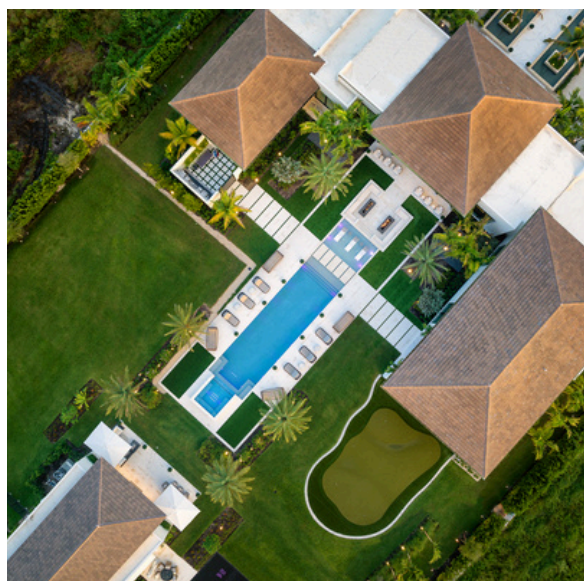

Design & Engineering Services

Integrated Design & Engineering

At CPS Outdoors, every great outdoor space begins with thoughtful design and precise engineering. Our integrated design-build approach unites creativity, technical expertise, and material selection under one coordinated team. This ensures that every project is beautiful, buildable, and engineered to perform for years to come.

Unlike firms that offer only design or only engineering, CPS manages the entire process—from concept through installation. This seamless approach reduces costs, minimizes delays, and eliminates the disconnects that often occur when multiple firms handle different parts of a project.

A Smarter Way To Build

CPS Outdoors provides both concept design for clients who begin without existing plans and engineering construction documents for architect-led projects. This dual capability makes us unique in the industry. Whether a client arrives with a blank slate or a complete architectural plan set, our team delivers the accurate technical solutions and refined design decisions required to execute an exceptional outdoor living environment.