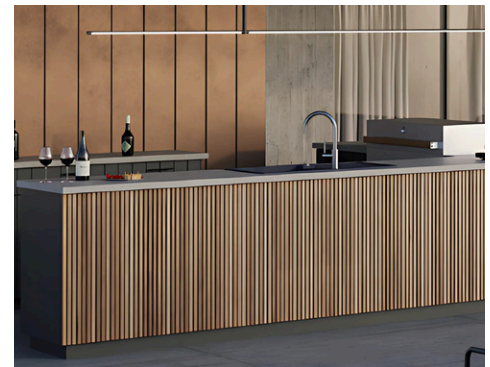

A Curated Selection From The World's Top Brands