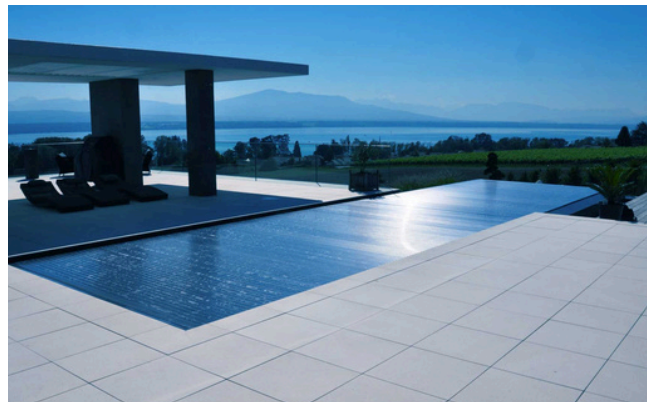

Movable Pool Floors

With Aquatic Floors, your pool seamlessly transforms to fit any occasion.

Discover the ultimate in pool cover innovation with Aquatic Covers. Featuring sleek, energy-efficient European polycarbonate slats, our design offers both style and practicality. Unlike traditional covers, Aquatic Covers eliminates the need for tracking systems, dry pits, or ropes, adapting effortlessly to any pool shape for easy installation. Beyond safety and convenience, it enhances your pool's elegance while reducing heating and maintenance costs, extending your swim season. More than just a cover, Aquatic Covers is a perfect blend of form and function, making it the ideal upgrade for your outdoor oasis. Choose Aquatic Covers for a stylish, efficient, and hassle-free solution.

Automatic Pool Covers

Commercial

Large Scale - High Complexity

Explore some of our latest commercial work—outdoor spaces designed and engineered with precision, durability, and long-term performance in mind. These projects highlight our ability to support architects, developers, and builders with solutions that are both beautiful and built to last.