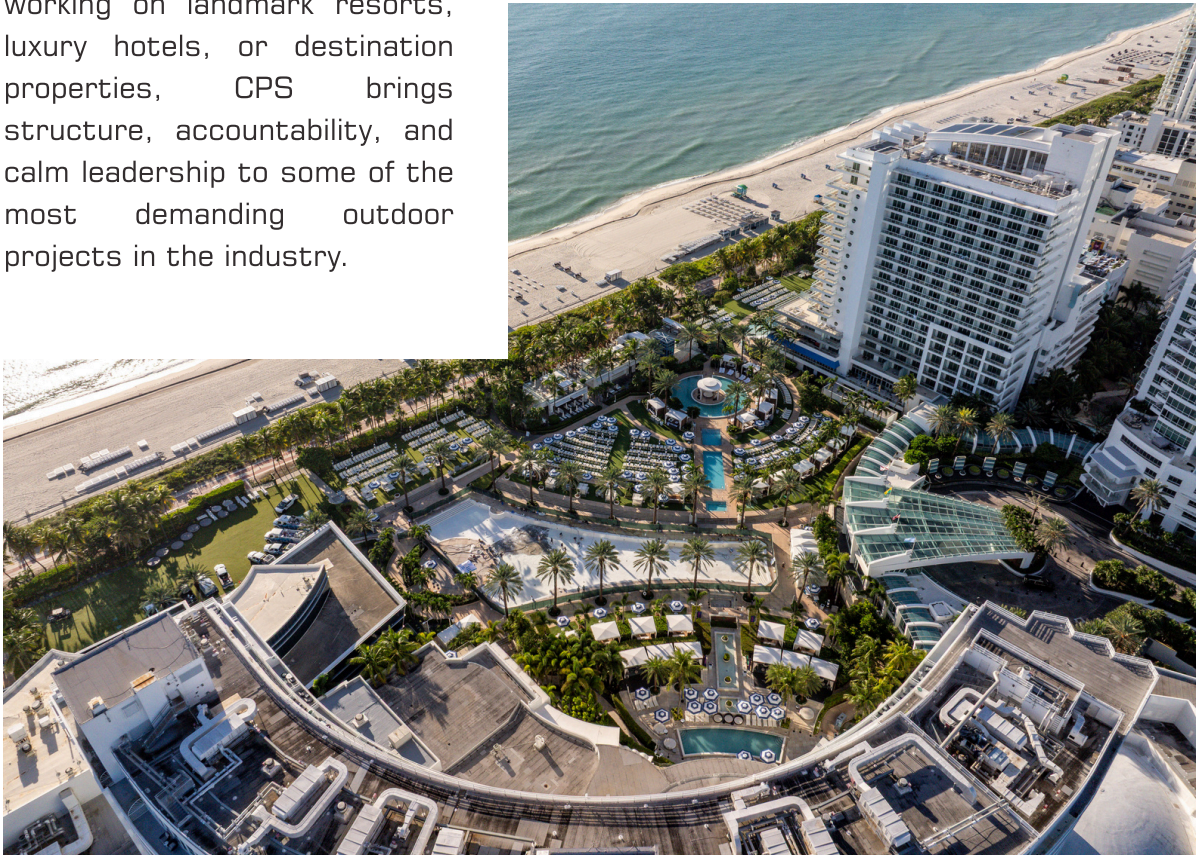

This project reflects CPS Outdoors' core strength: the ability to confidently manage large-scale hospitality environments where timelines are tight, expectations are uncompromising, and execution must be flawless. Whether working on landmark resorts, luxury hotels, or destination properties, CPS brings structure, accountability, and calm leadership to some of the most demanding outdoor projects in the industry.