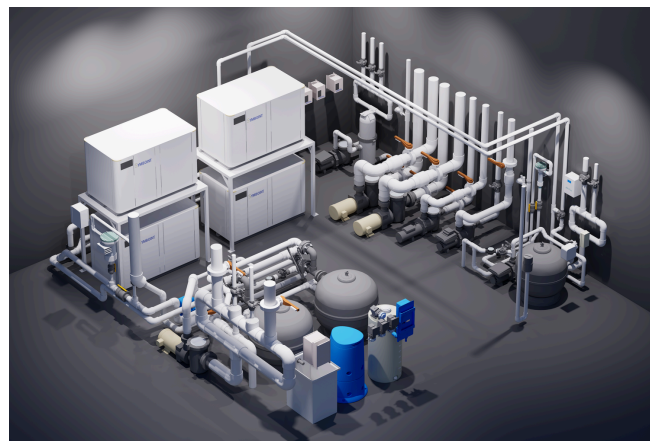

3D Design, CAD & Revit Capabilities

CPS utilizes advanced digital design tools as a core part of our design and engineering process, allowing us to manage complexity with precision and eliminate ambiguity long before construction begins. Through comprehensive 3D CAD modeling, Revit-based documentation, detailed technical drawings, and high-fidelity visual studies, we create a fully coordinated digital environment where architecture, engineering, and constructability are aligned. This approach enables early clash detection, validates complex assemblies, and ensures seamless coordination across disciplines—resulting in clearer decision-making, reduced risk, and execution-ready documentation.